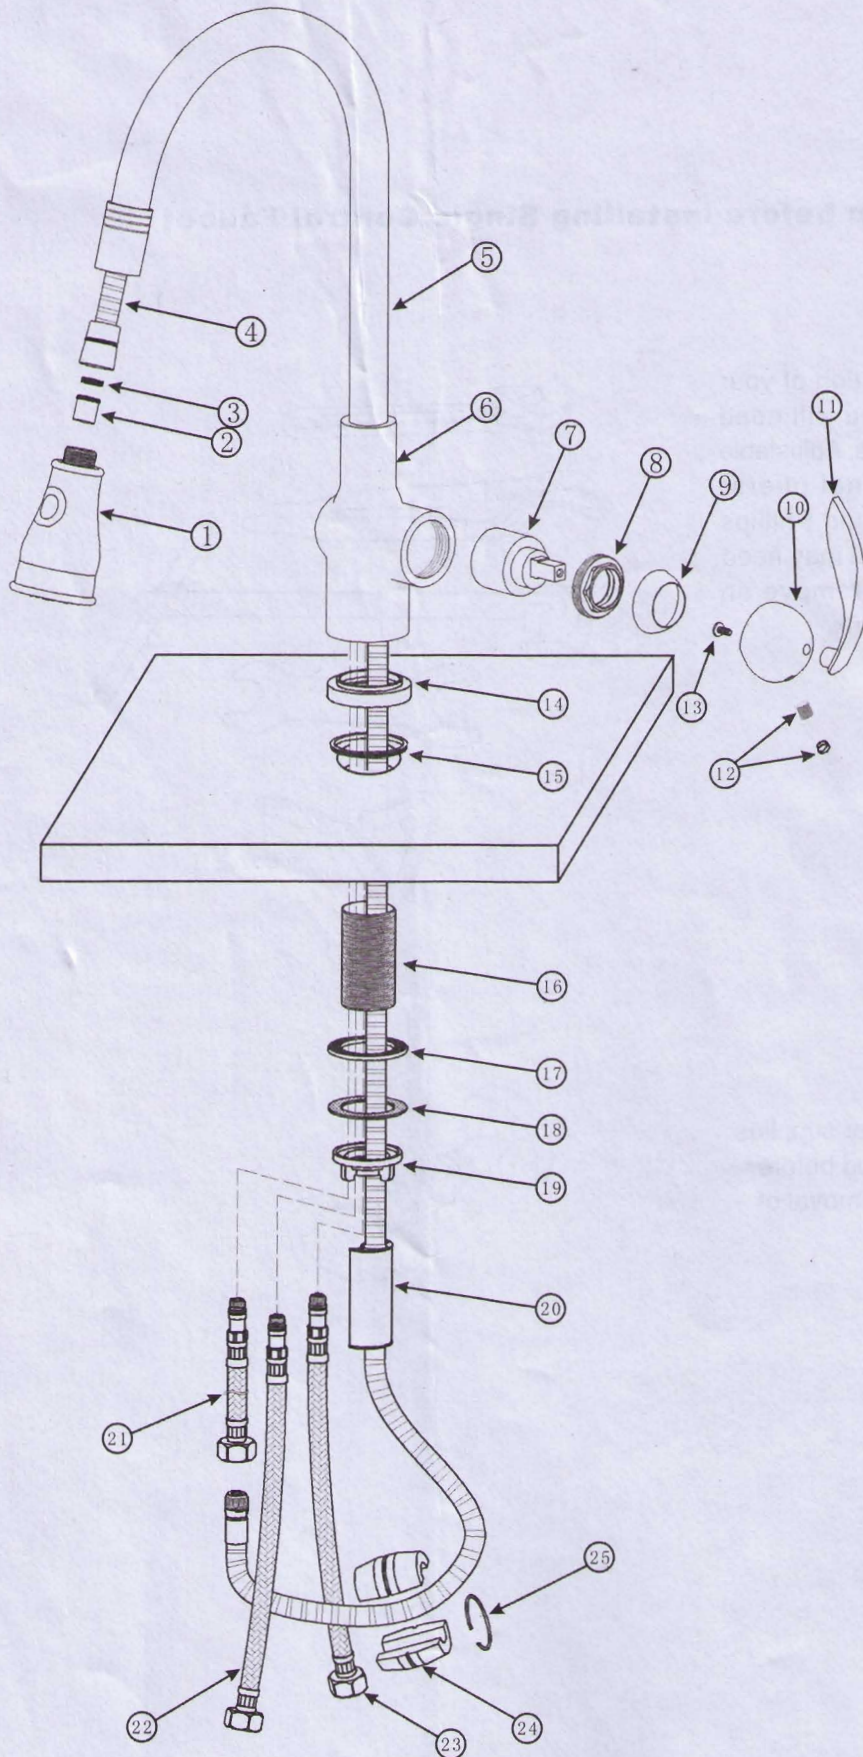

SINGLE HANDLE PULL-DOWN KITCHEN FAUCET MODEL: 92599

Installation Instruction