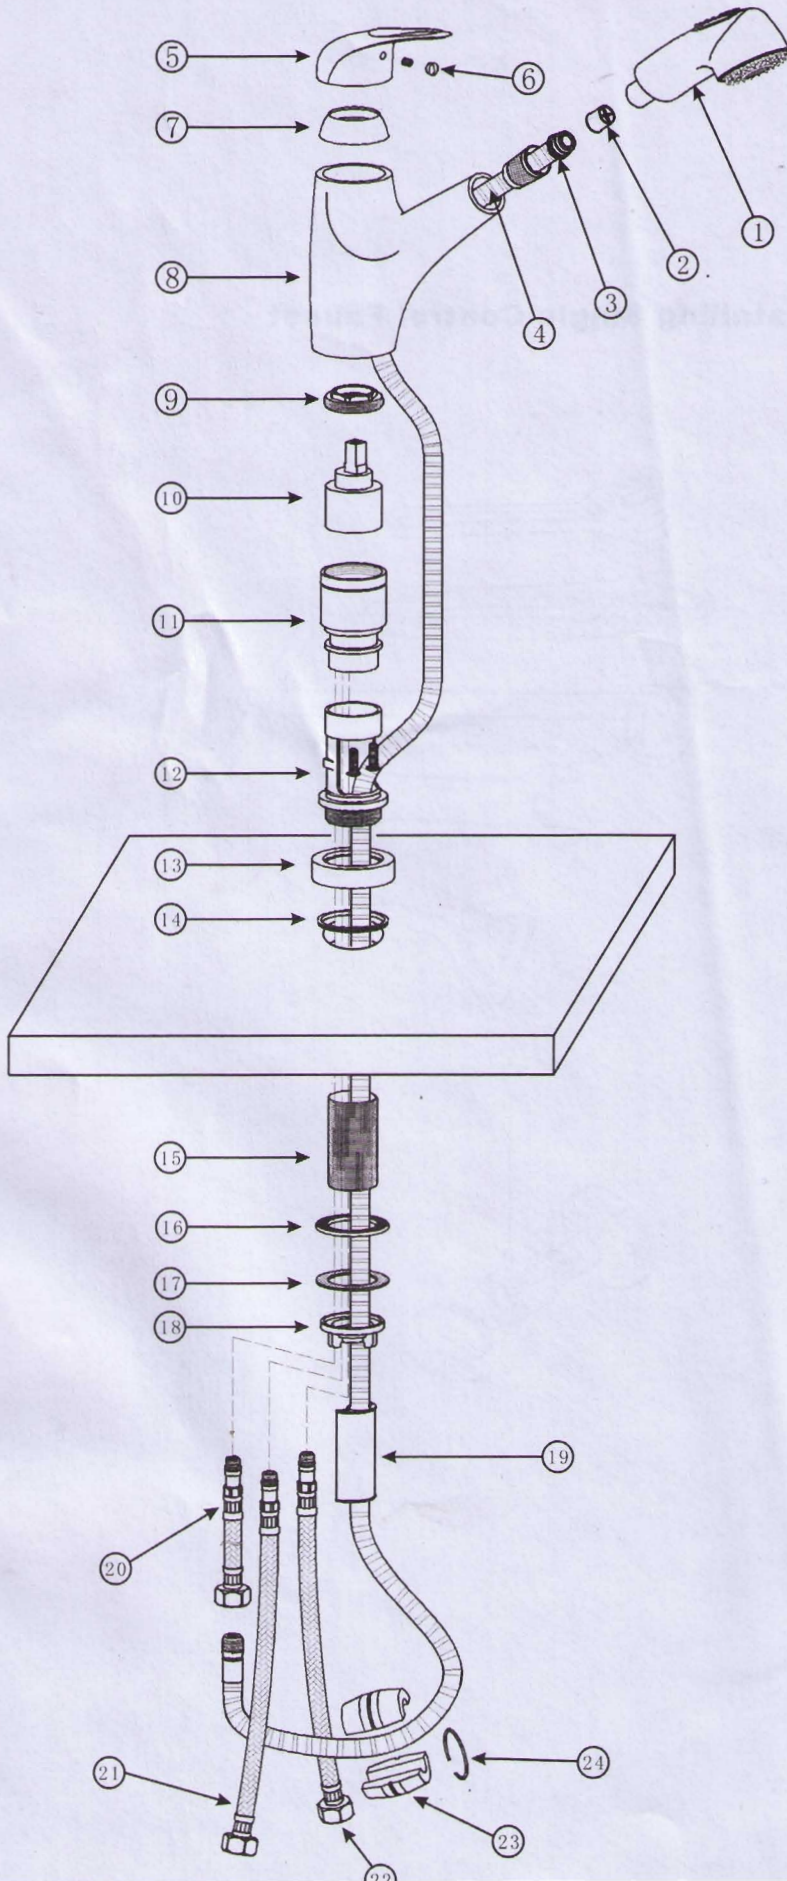

SINGLE HANDLE PULL-OUT KITCHEN FAUCET

MODEL: 53577

Installation Instruction