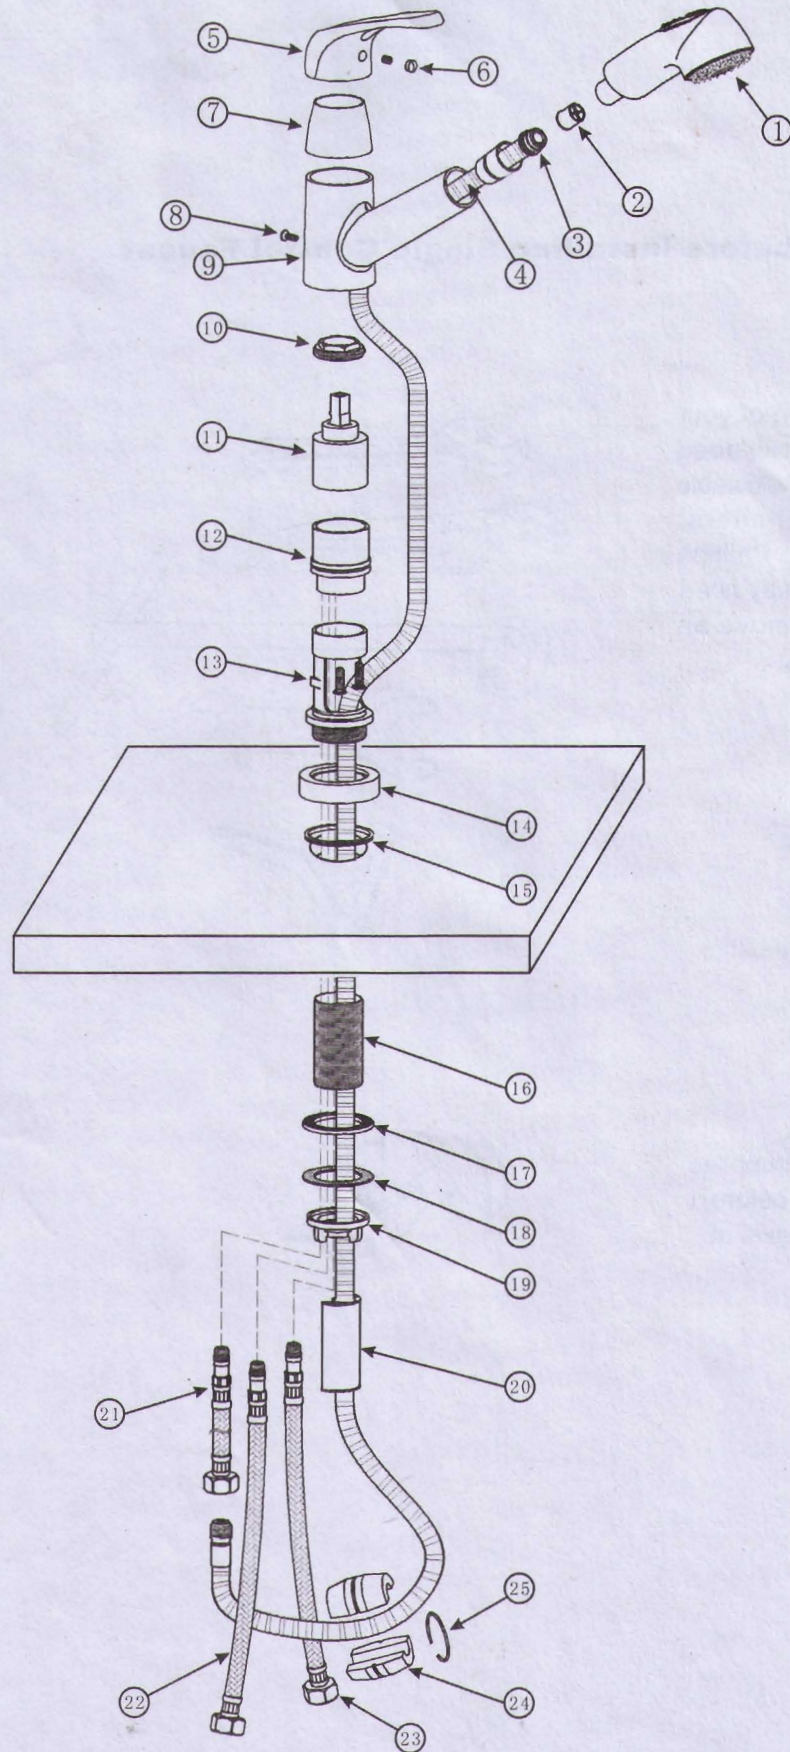

SINGLE HANDLE PULL-OUT KITCHEN FAUCET

MODEL: 45577

SINGLE HANDLE PULL-OUT KITCHEN FAUCET

MODEL: 45577

Installation Instruction