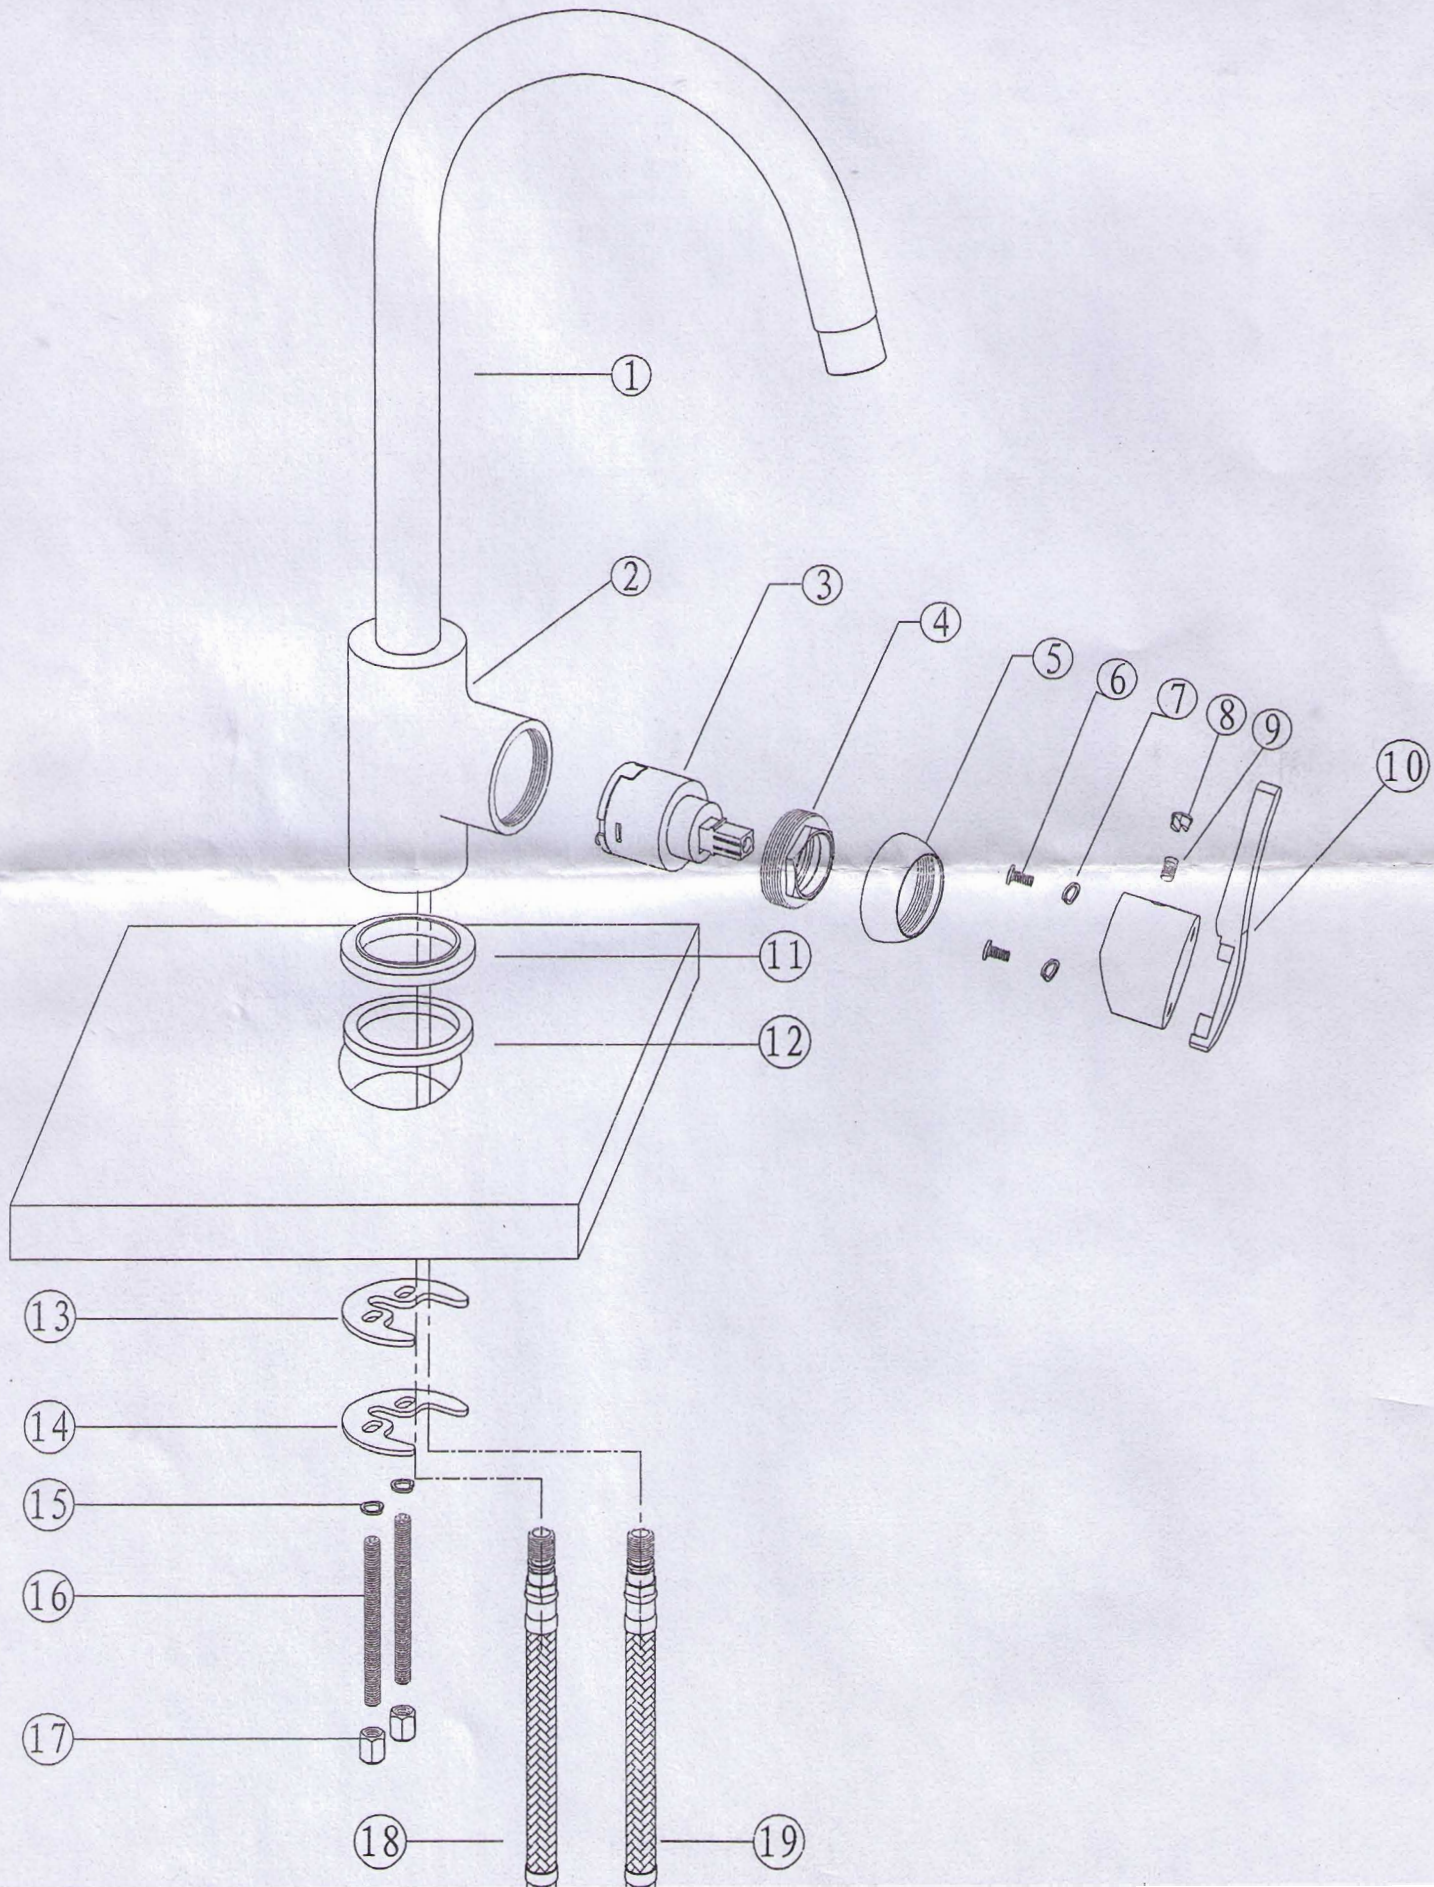

SINGLE HANDLE BASIN FAUCET MODEL:33195

Installation Instruction